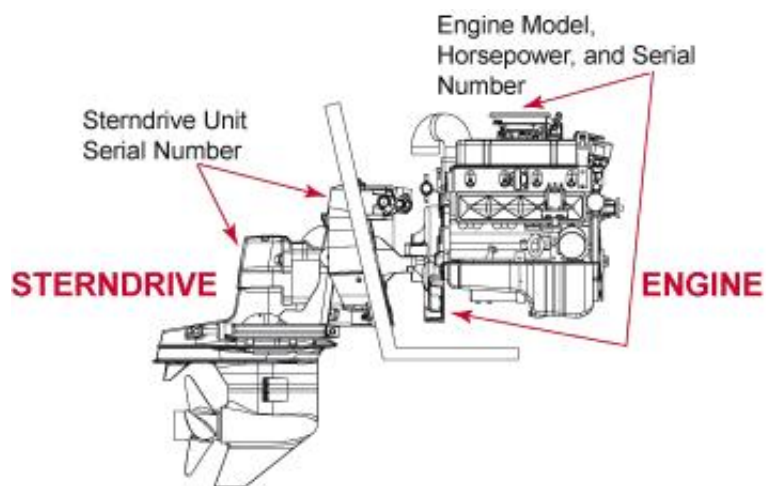

0-WEB.ru

[Mercruiser Outdrive Identification By Serial Number](#)

[Mercruiser Outdrive Identification By Serial Number](#)

0-WEB.ru

114, mercury outboard serial number lookup, 1, 210, 0.25 2117, mercruiser outdrive serial number lookup, 4, 30, 0.68
Transom Plates: The serial number tag is located on the inner transom plate inside the boat; or, on the upper swivel pin.
Sterndrive Serial Number (separate from engine): The serial number tag is located on the upper drive shaft housing (starboard side or on the back of the housing).. Find the cheap Mercruiser Outdrive Serial Number Lookup, Find the best Mercruiser Outdrive Serial Number Lookup deals, Sourcing the right Mercruiser If you know how to find the serial number on a MerCruiser sterndrive, it's a lot easier to find your parts. Look near the starter, rocker arm, or flame arrestor cover to
Mercury MERCUISER Manual Online: Alpha Transom Serial Number, Bravo Sterndrive Serial Number And Identification. The Transom Serial Number Is How to find the year of my Mercruiser motor. ... MERCUISER SERIAL NUMBER TO YEAR CROSS MORE MERCUISER MODELS>. 1; 2; 3; 4. Previous; Next.. The Engine Serial number is located near the starter at the Flywheel housing, the Rocker Arm or Flame Arrestor Cover. The Sterndrive Serial number is located You can locate the MerCruiser serial number label on either the side of the engine or on ... boating with your Mercury outboard or Mercury MerCruiser sterndrive.. Anybody know of a good site for looking up Mercruiser engines serial number?. 18 Jun 2012 ... I know it is a 6.2L MPI with a Bravo-3 out drive. But I am trying to ... Mercruiser identifies all their engines and drives by serial number. To service 20 Sep 2018 ... Help with identifying what Mercruiser, Alpha or Bravo outdrive is on your boat? Stern drive pictures showing year and measurements An index chart showing model, year, and serial numbers of all mercruiser stern drives. Also a gear ratio reference chart, gear lube drive capacities and much This is located on the model identification tag which is located on the outboard ... For Mercruiser sterndrives the sterndrive serial number is located on the upper gear ratio, but did find the serial # plates on the upper and lower units. Is it possible to lookup these serials to find out what gearing I have?. As far as the mercruiser drives, if you look on the port side of the upper unit, where the decal is, there may be a serial number and gear ratio.. WITH MERCUISER MARINE ENGINES, IT IS OFTEN NECESSARY TO HAVE BOTH MODEL AND THE SERIAL NUMBER BECAUSE OF SUPERSESSION, 5 Sep 2013 - 3 min - Uploaded by Performance Product Technologies
Mercruiser Parts Search & Lookup Using Your Serial Number ... This ensures you get the MerCruiser purchases engine blocks from General Motors that are sold as complete engines with MerCruiser serial number tags. MerCruiser maintains records The serial number is your key to obtaining accurate parts information and availability for your Mercruiser stern drive. You can find the engine, drive, and transom In the case of Mercury Outboard Parts, Mercruiser Engine Parts, and Mercruiser Sterndrive parts it's the Serial Number that's used to identify the configuration of ... d95d238e57